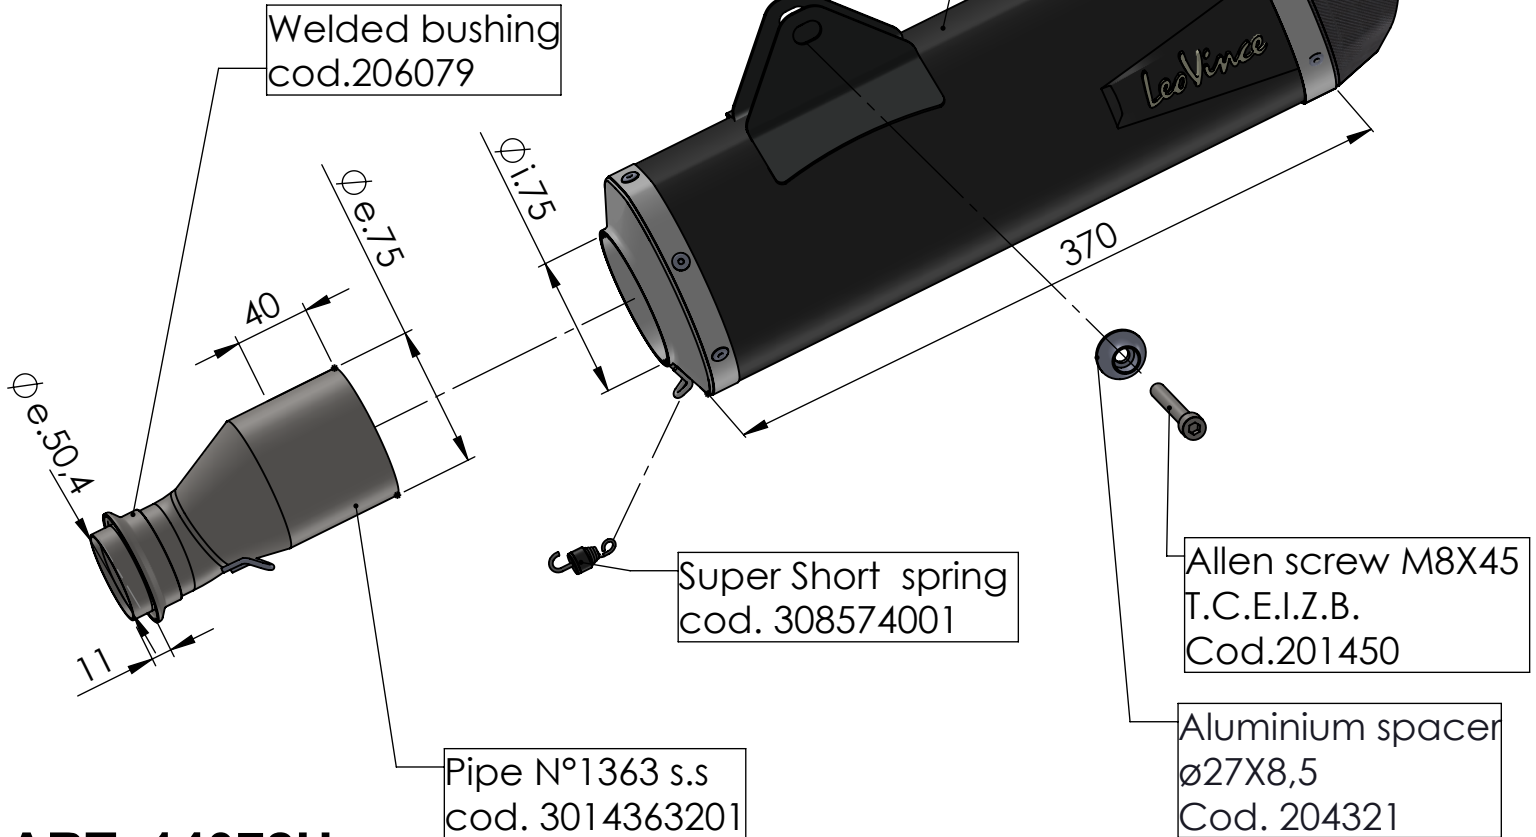

**Bushing s.s.  
cod.206079**

**WARNING**  
DO NOT REMOVE ORIGINAL  
GRAPHITE BUSHING

Knurled collar nut  
M8 Cod.200298

NERO silencer RHS  
stainless steel  
Cod.3014072482U

Welded bushing  
cod.206079

Super Short spring  
cod. 308574001

Allen screw M8X45  
T.C.E.I.Z.B.  
Cod.201450

Aluminium spacer  
ø27X8,5  
Cod. 204321

## ART. 14072U

KTM 690 ENDURO R / 690 SMC R  
GASGAS ES 700 / SM 700  
(Also fits 35kW version)

SLIP-ON - NERO - STAINLESS STEEL