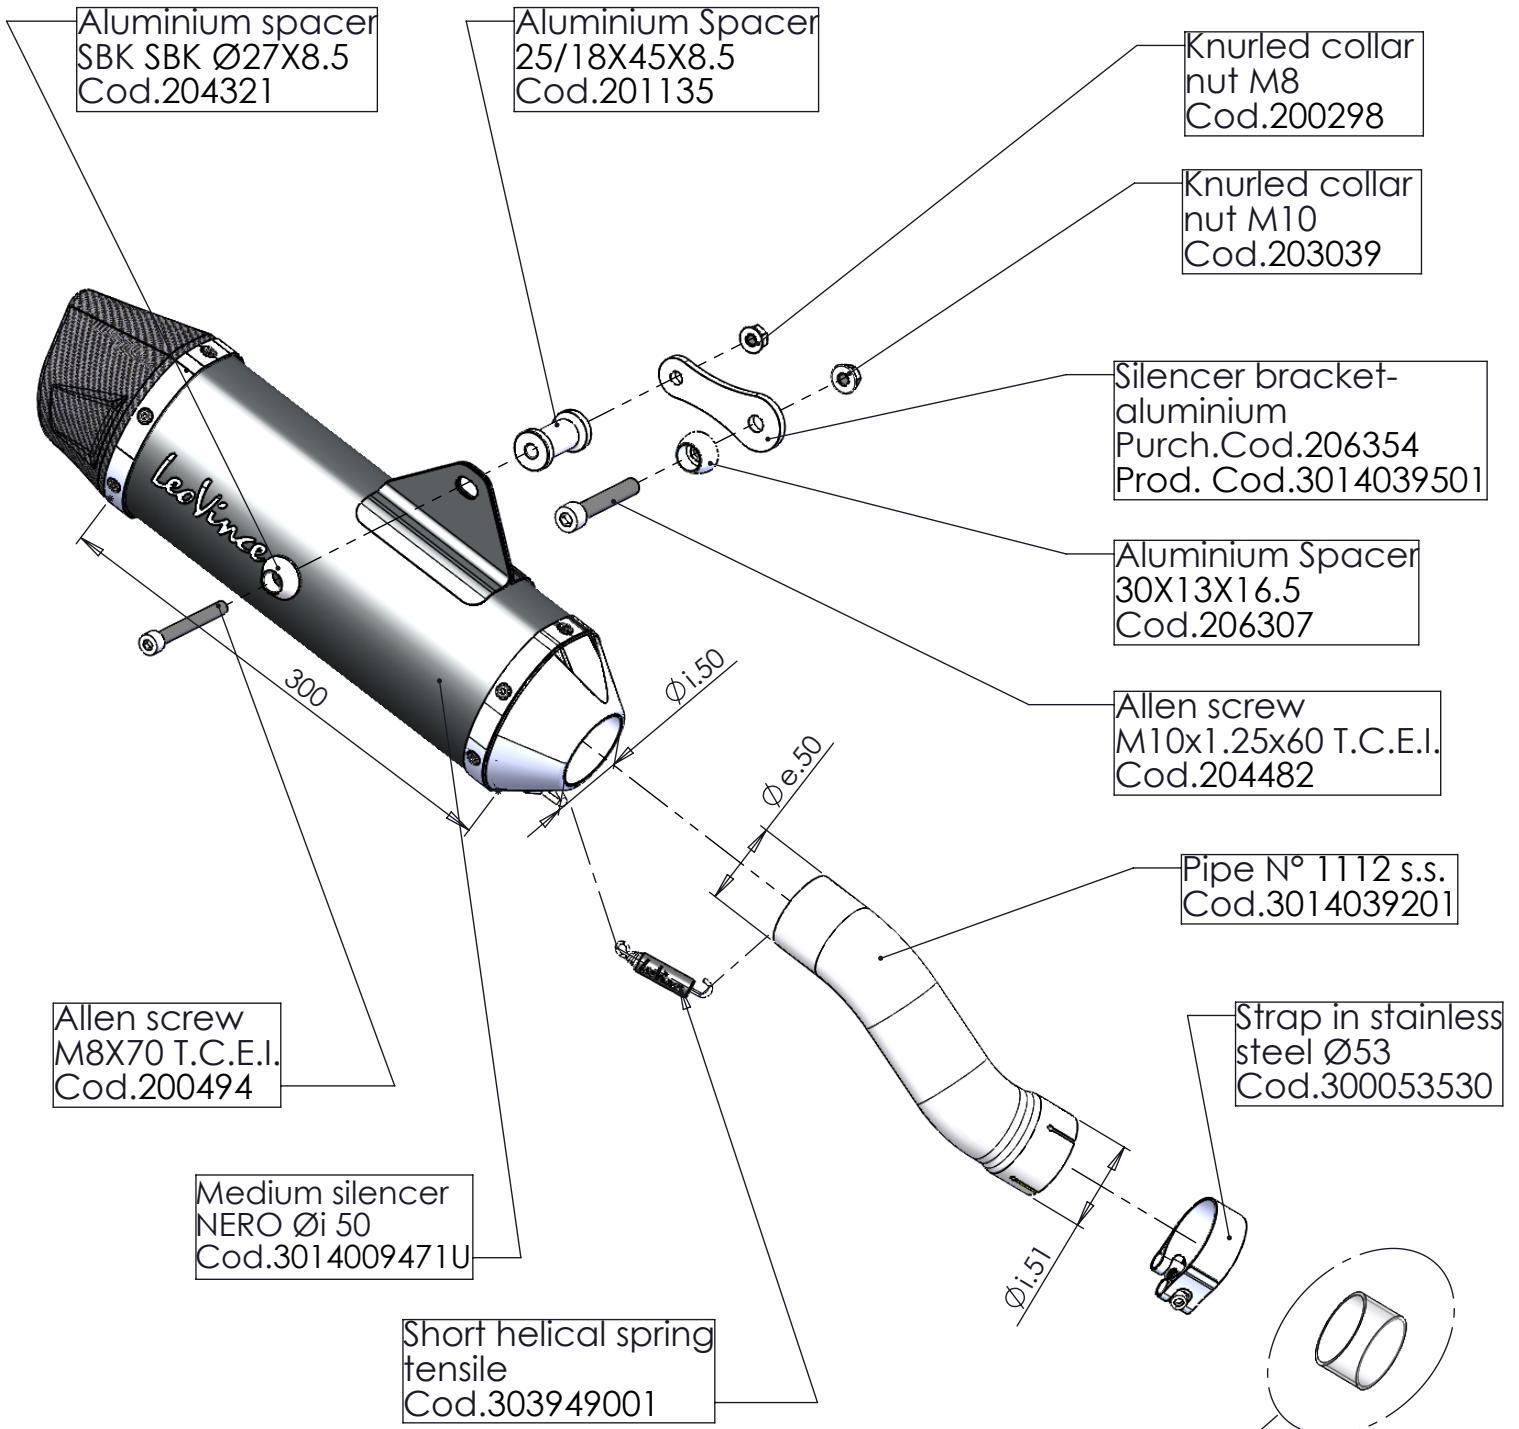

DB-Killer N°32B  
Cod.307762801

Aluminium spacer  
SBK SBK Ø27X8.5  
Cod.204321

Aluminium Spacer  
25/18X45X8.5  
Cod.201135

Knurled collar  
nut M8  
Cod.200298

Knurled collar  
nut M10  
Cod.203039

Silencer bracket-  
aluminium  
Purch.Cod.206354  
Prod. Cod.3014039501

Aluminium Spacer  
30X13X16.5  
Cod.206307

Allen screw  
M10x1.25x60 T.C.E.I.  
Cod.204482

Pipe N° 1112 s.s.  
Cod.3014039201

Allen screw  
M8X70 T.C.E.I.  
Cod.200494

Strap in stainless  
steel Ø53  
Cod.300053530

Medium silencer  
NERO Øi 50  
Cod.3014009471U

Short helical spring  
tensile  
Cod.303949001

**PLEASE REMOVE THE ORIGINAL  
GRAPHITE BUSHING  
BEFORE ASSEMBLING  
THE LEOVINCE LINK PIPE!!**

## ART. 14039U

KAWASAKI Z900 / Z900 A2 (also fits 35kW & 70kW versions)

SLIP-ON - NERO - STAINLESS STEEL -